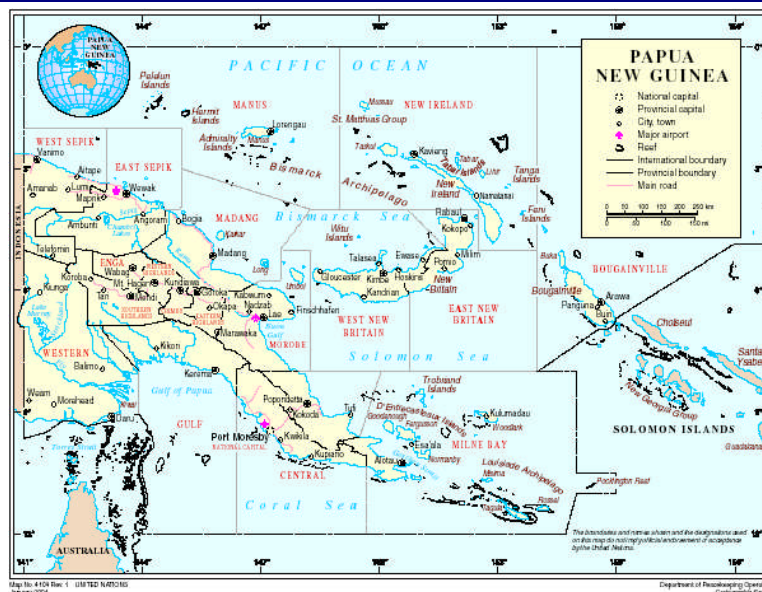

Environment Statistics Country Snapshot: Papua New Guinea

Papua New Guinea

Land

	Year
Total surface area (sq km):	462,840 2005
Agricultural land (sq km):	10,500 2003
Arable lands (% agri. land):	21.4 2003
Permanent crops (% agri. land):	61.9 2003
Permanent pasture (% agri. land):	16.7 2003
Change in agricultural land area since 1990 (%):	15.2 2003
Pesticide use (tonnes):	210.0 1995
Fertilizer use (1000 t):	11.8 2002
Forest area (sq km):	294,370.0 2005
Change in forest area since 1990 (%):	-1.1 2005

Environment Statistics Country Snapshot: Papua New Guinea

Footnotes

1. Comprising eastern part of New Guinea, the Bismarck Archipelago, Bougainville and Buka of Solomon Islands group and about 600 smaller islands.