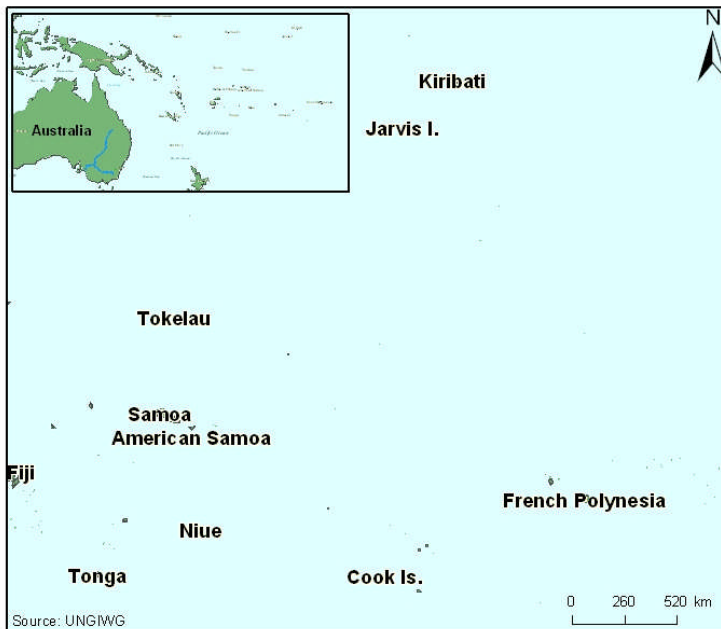

French Polynesia

Land

		Year
Total surface area (sq km):	4,000	2005
Agricultural land (sq km):	450	2003
Arable lands (% agri. land):	6.7	2003
Permanent crops (% agri. land):	48.9	2003
Permanent pasture (% agri. land):	44.4	2003
Change in agricultural land area since 1990 (%):	4.7	2003
Pesticide use (tonnes):	...	
Fertilizer use (1000 t):	1.3	2002
Forest area (sq km):	1,050.0	2005
Change in forest area since 1990 (%):	0.0	2005

Biodiversity

Percentage of surface area protected for biodiversity (%):		
Number of threatened species:	127	2006
Fish catch (tonnes):	12,200	2004
Change in fish catch from previous year (%):	-13.5	2004

Environment Statistics Country Snapshot: French Polynesia

Footnotes

1. Comprising Austral, Gambier, Marquesas, Rapa, Society and Tuamotu Islands.