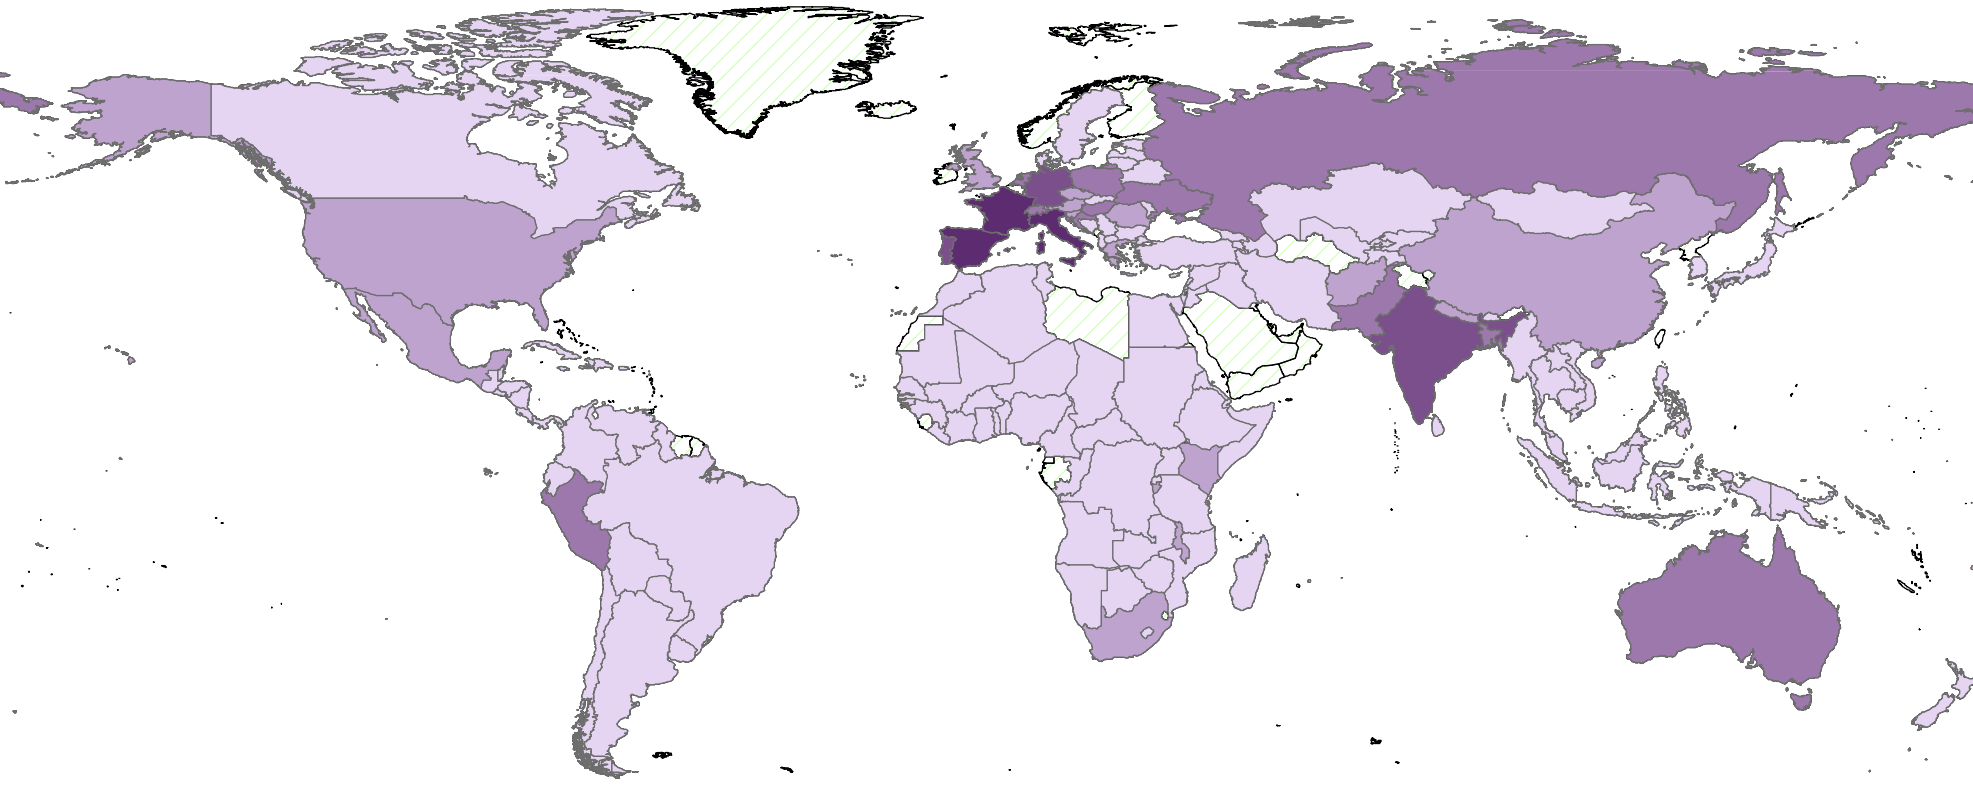

# Number of Climatological Disaster Fatalities from 2000 to 2009

0 2,000 4,000 Km

## Units: No. of fatalities

Data Source: OFDA/CRED International Disaster Database (EM-DAT)  
Map Source: UNGIWG

Last Update: July 2010  
Map available at: <http://unstats.un.org/unsd/environment/qindicators>