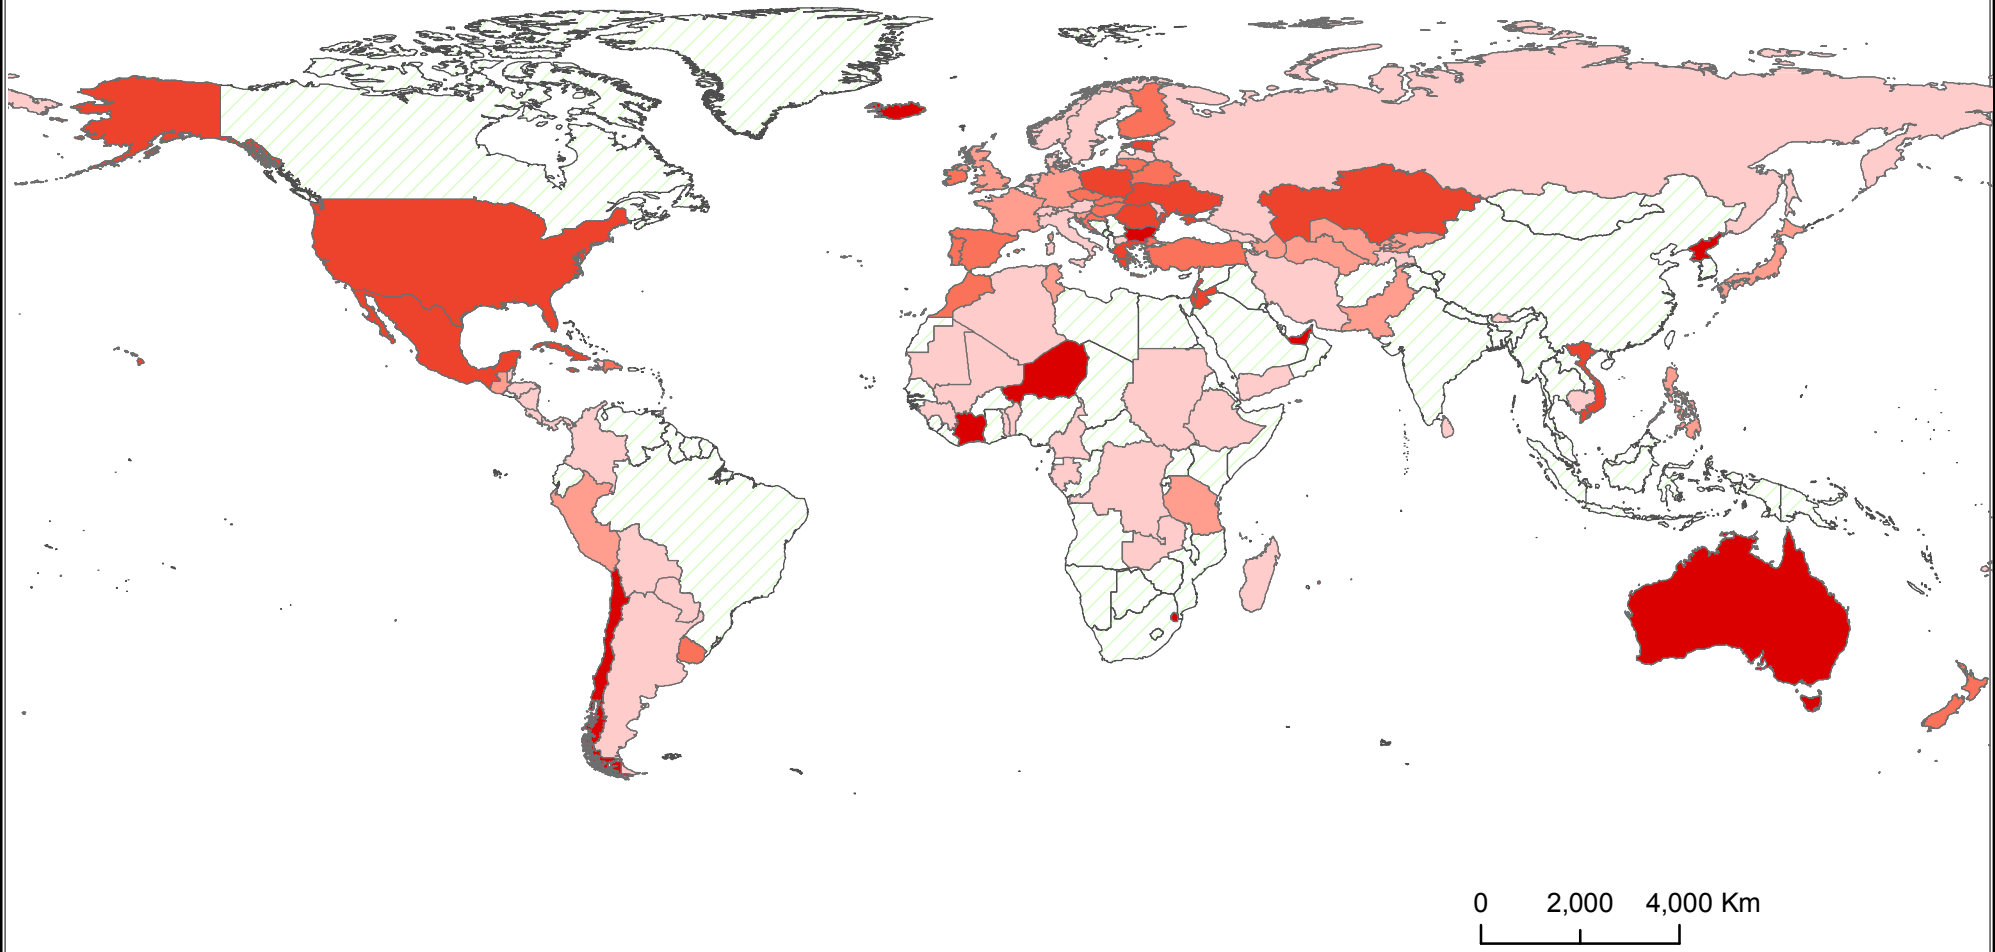

SO₂ Emissions per Capita

Units: kg of SO₂

*Note that data correspond to the latest year available.

Data Source: UNFCCC/UNSD
Map Source: UNGIWG

Last Update: July 2010
Map available at: <http://unstats.un.org/unsd/environment/qindicators>