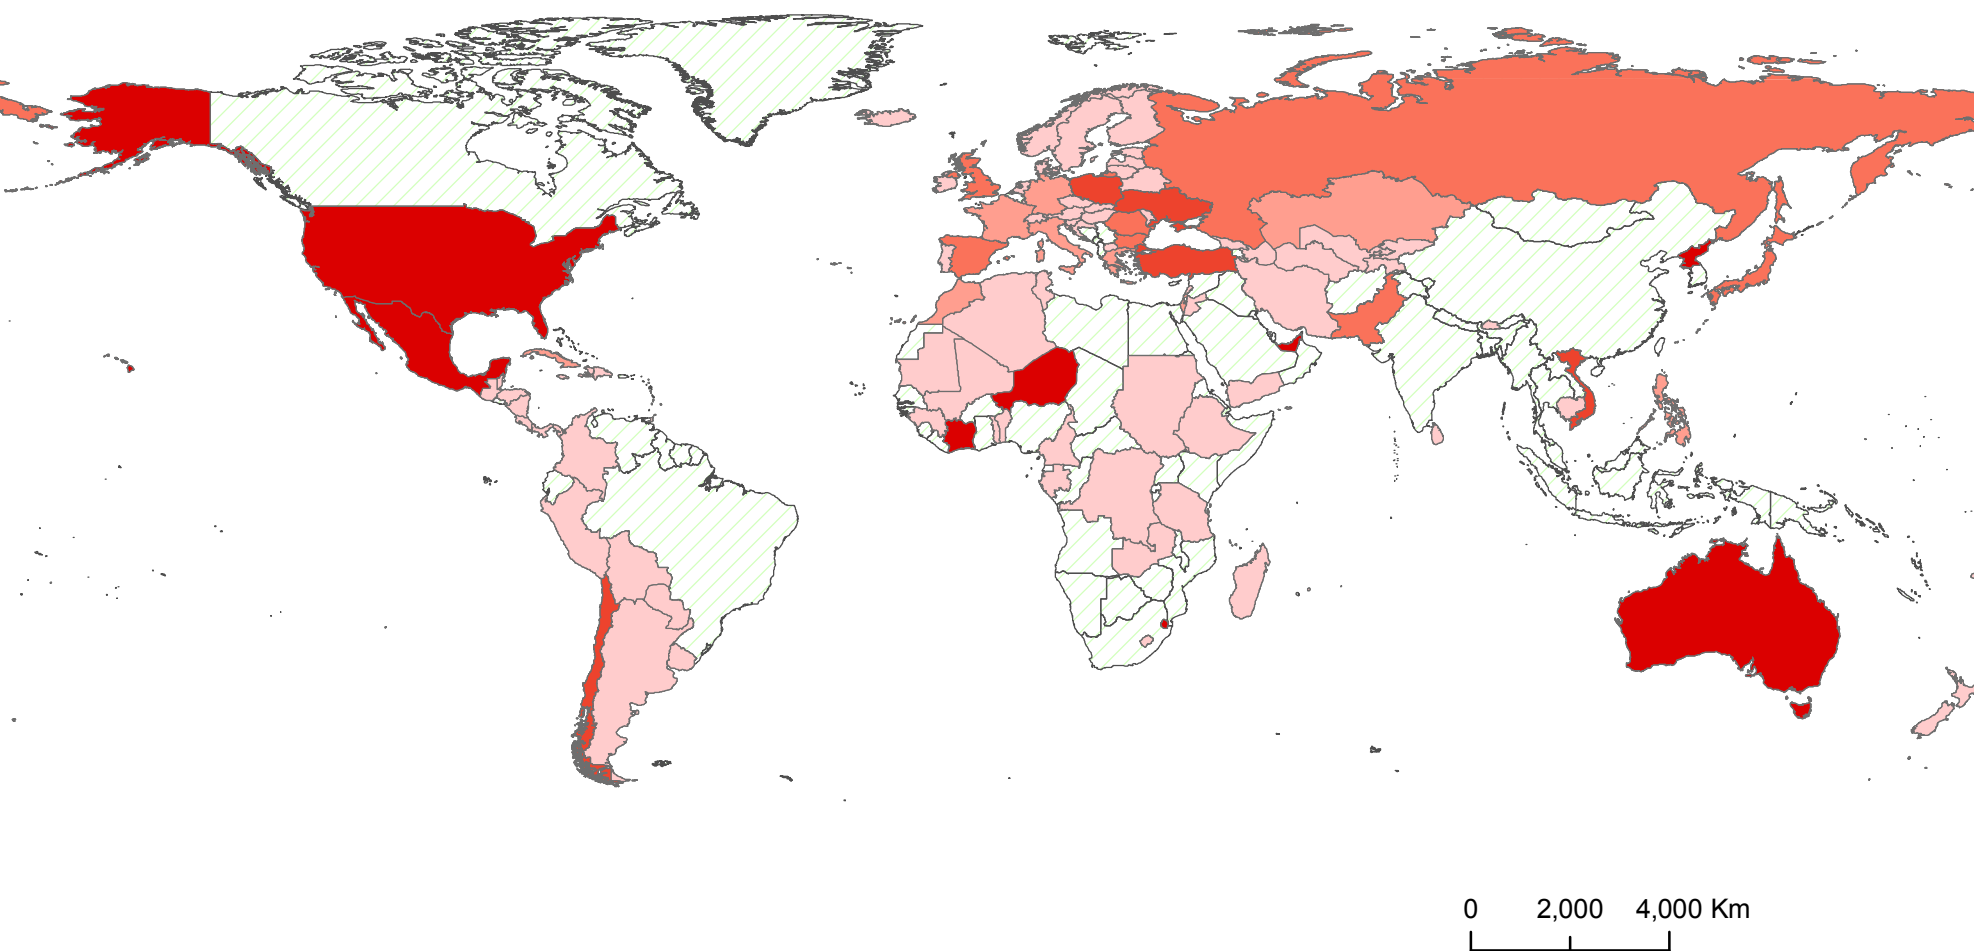

SO₂ Emissions

Units: 1000 tonnes of SO₂

*Note that data correspond to the latest year available.

Data Source: UNFCCC/UNSD
Map Source: UNGIWG

Last Update: July 2010
Map available at: <http://unstats.un.org/unsd/environment/qindicators>