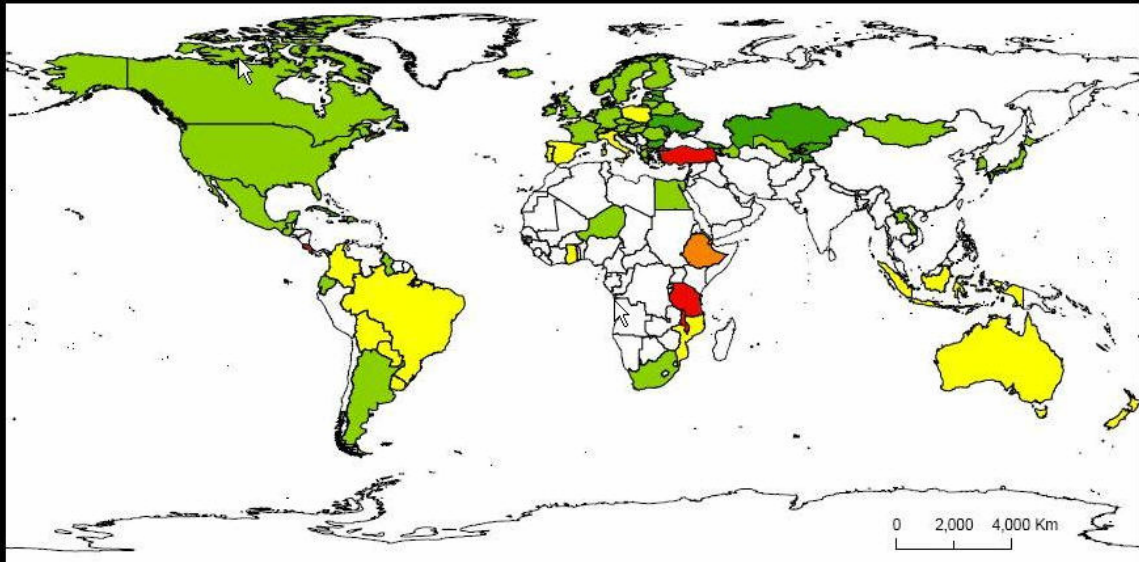

Change of N₂O Emissions Since 1990

Change of N₂O Emissions Since 1990 (%)

Data Source: UNFCCC, UNSD
Last Update: April 2007

Map Source: UNGIWG
<http://unstats.un.org/unsd/environment/qindicators.htm>