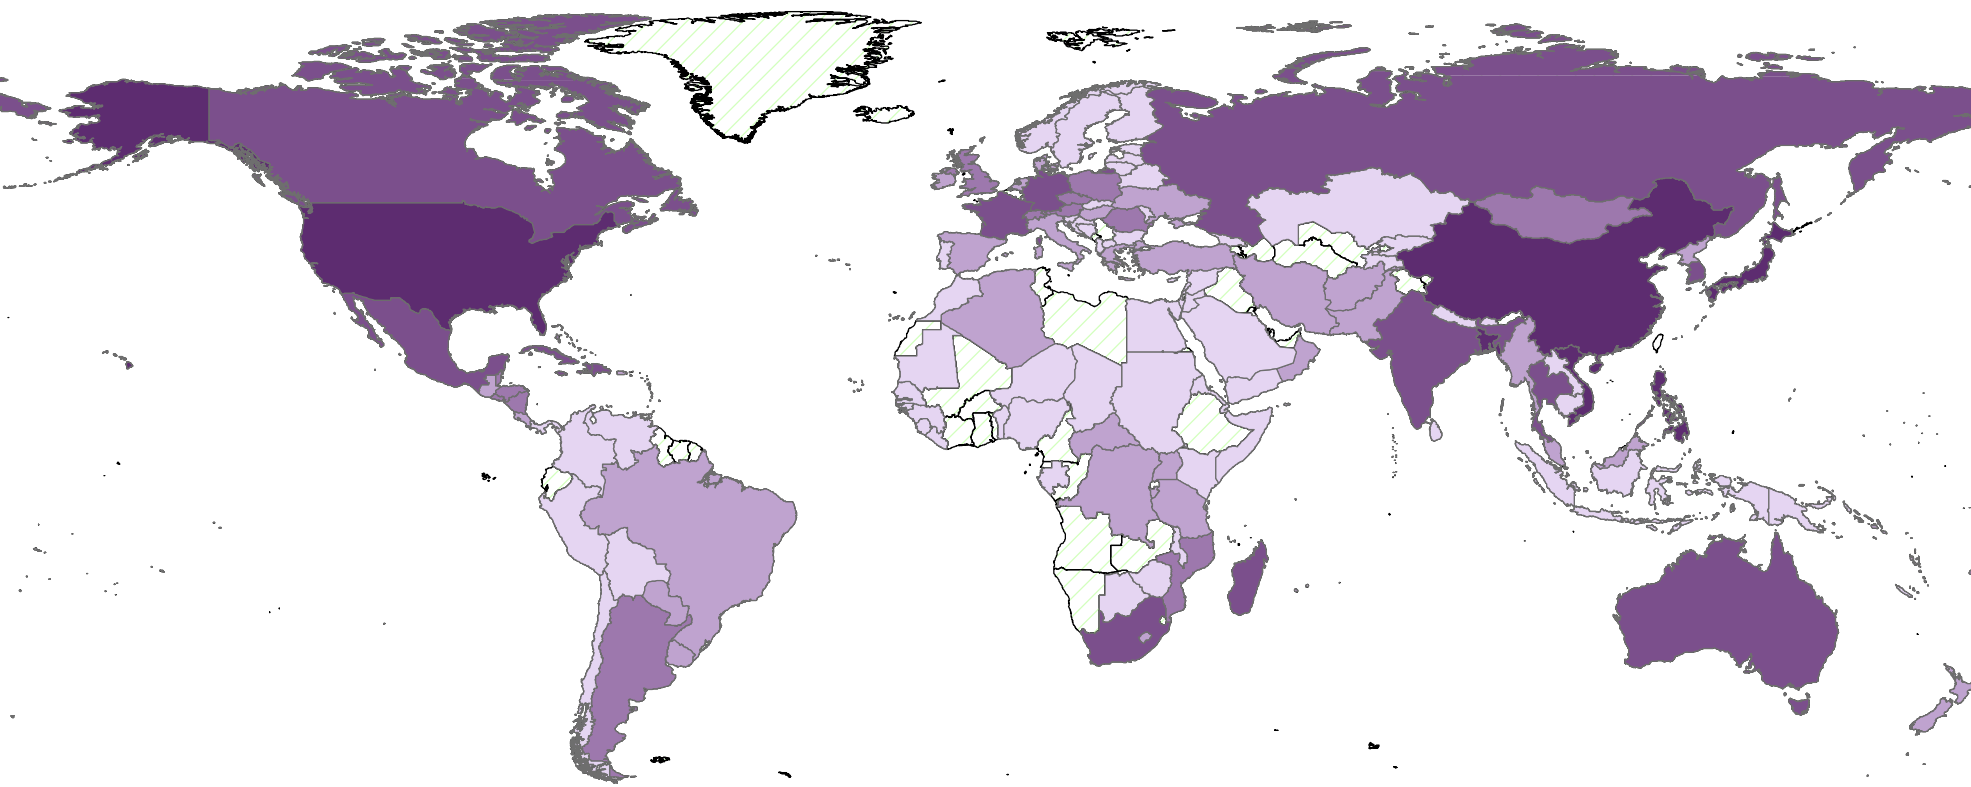

# Number of Meteorological Disaster Events from 2000 to 2009

0 2,000 4,000 Km

## Units: No. of events

Data Source: OFDA/CRED International Disaster Database (EM-DAT)  
Map Source: UNGIWG

Last Update: July 2010  
Map available at: <http://unstats.un.org/unsd/environment/qindicators>