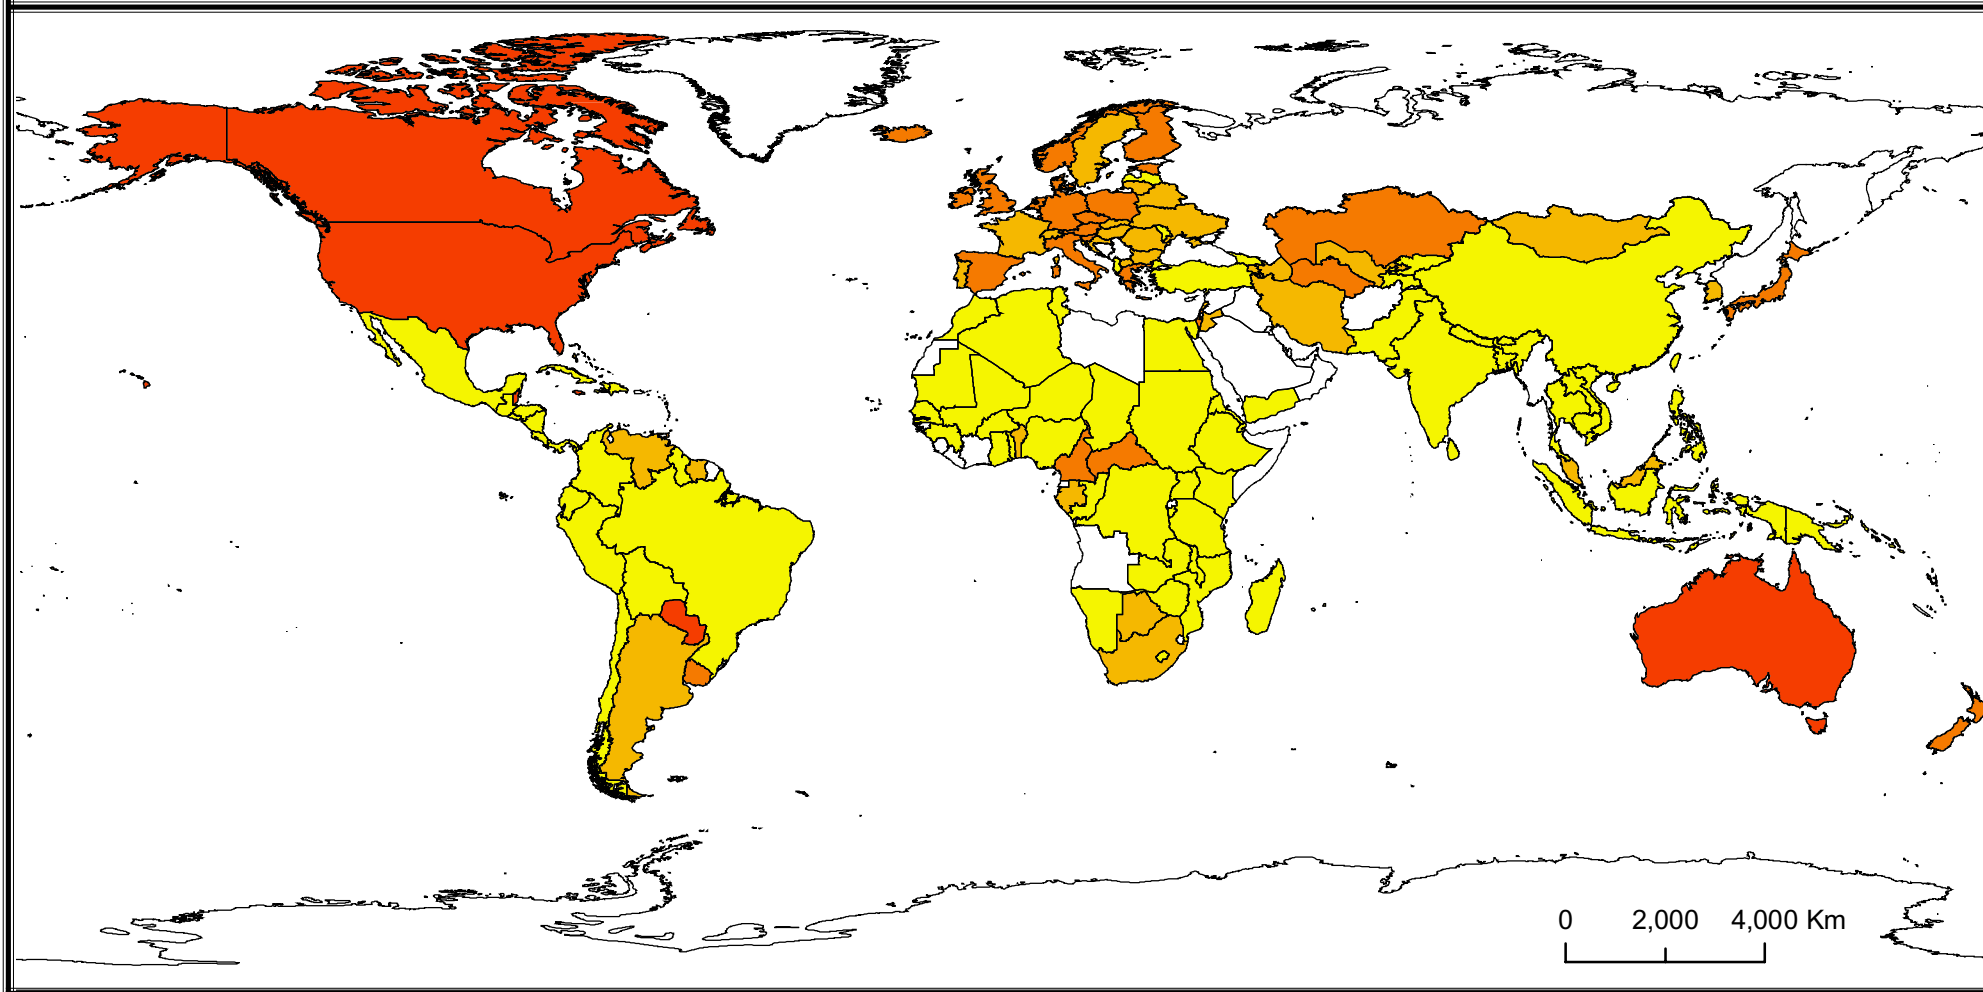

# Greenhouse Gas Emissions Per Capita

## Greenhouse Gas Emissions Per Capita (tonnes of CO2 equivalent/person)

Data Source: UNFCCC, UNSD  
Last Update: April 2007

Map Source: UNGIWG  
<http://unstats.un.org/unsd/environment/qindicators.htm>