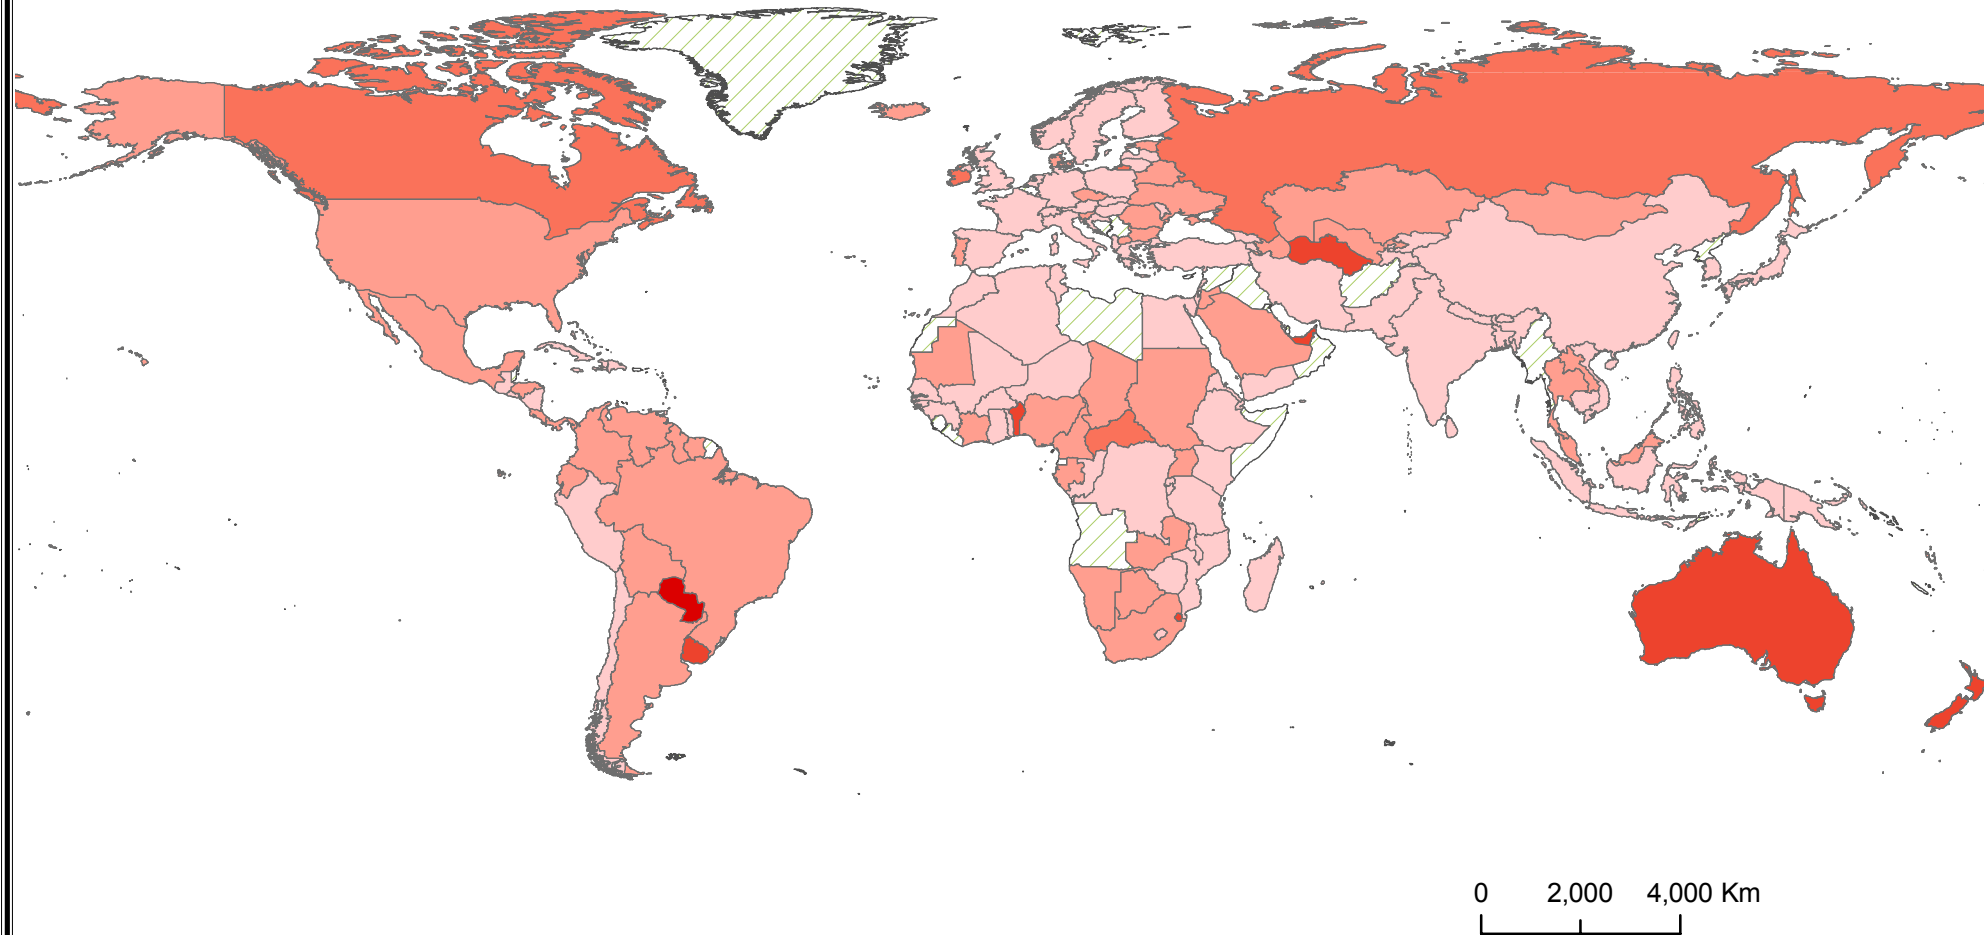

# CH<sub>4</sub> Emissions per Capita

0 2,000 4,000 Km

## Units: tonnes of CO<sub>2</sub> equivalent

\*Note that data correspond to the latest year available.

Data Source: UNFCCC  
Map Source: UNGIWG

Last Update: August 2009  
Map available at: <http://unstats.un.org/unsd/environment/qindicators>